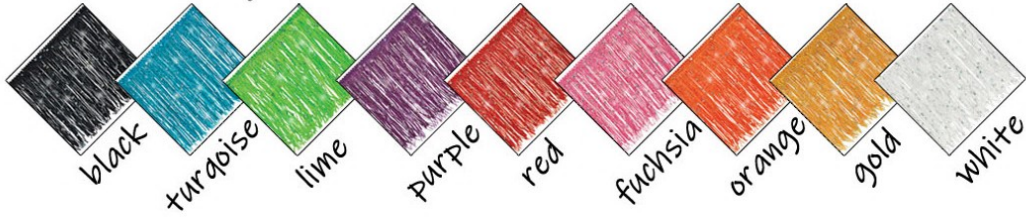

neon green

aquamarine

celery

orange

athletic gold

neon yellow

baby blue

light peach

yellow

neon orange

Flex

Glossy Flow

6" Sequin

6" Fringe